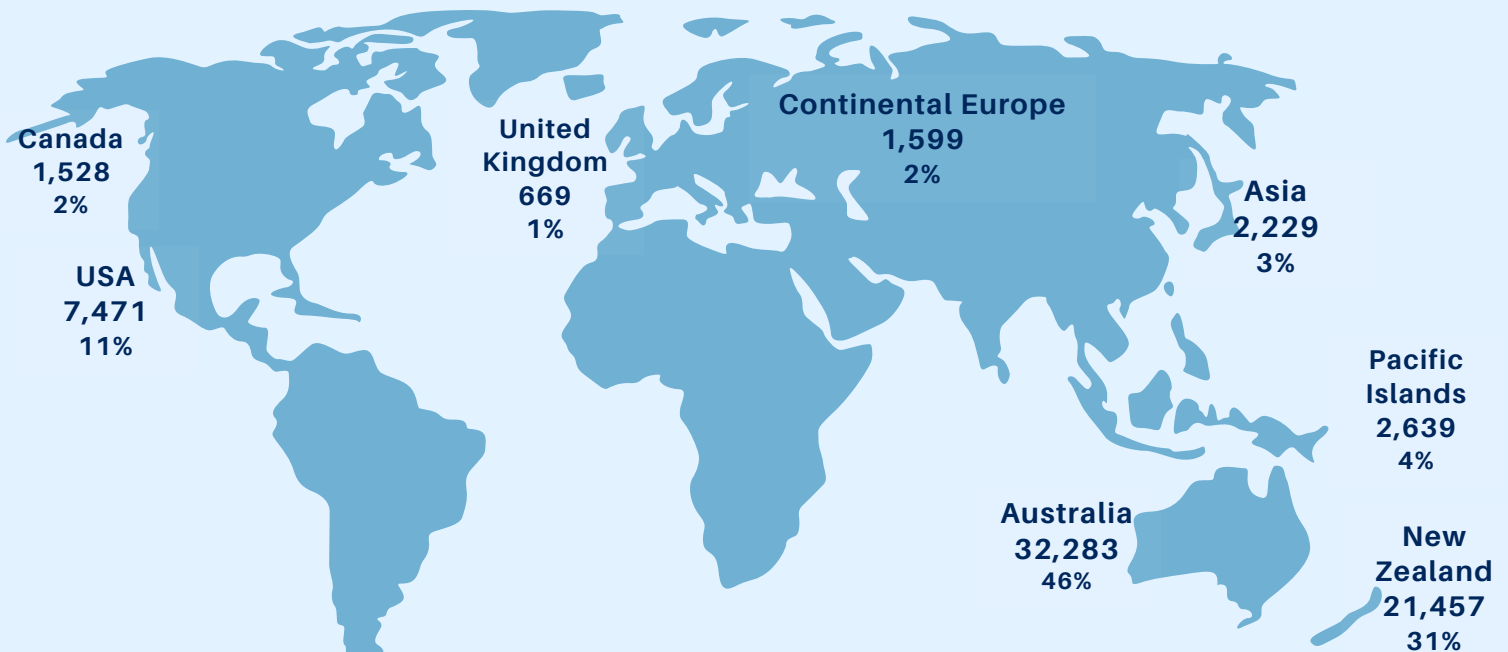

## 70,110 VISITORS

January to August 2022 visitor arrivals stand at 354,277

Recovery from same  
Month in 2019

Recovery from YTD  
August 2019

Achievement of annual  
target of 491,914 visitors

### By Source Market