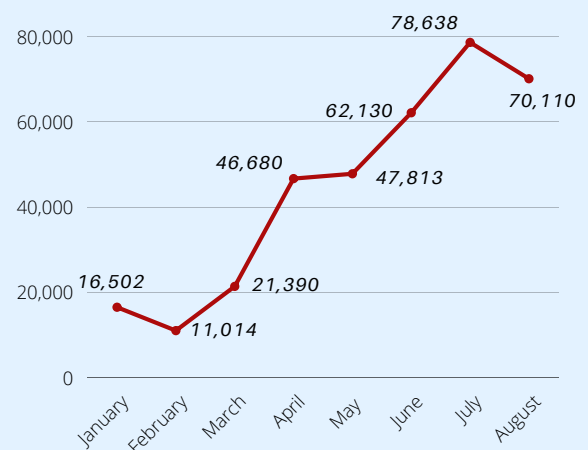

Year to Date Arrival