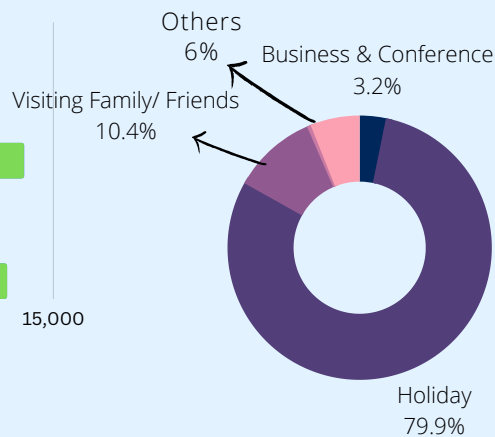

By Purpose of Visit