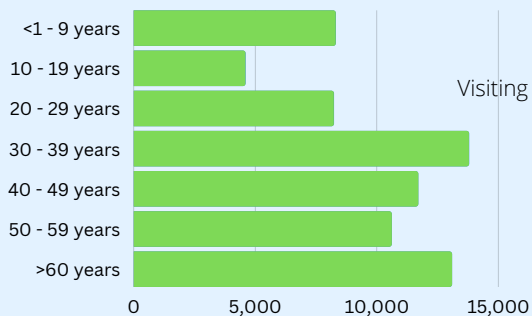

## 70,110 VISITORS

January to August 2022 visitor arrivals stand at 354,277

Recovery from same  
Month in 2019

Recovery from YTD  
August 2019

Achievement of annual  
target of 491,914 visitors

### By Source Market

### By Age